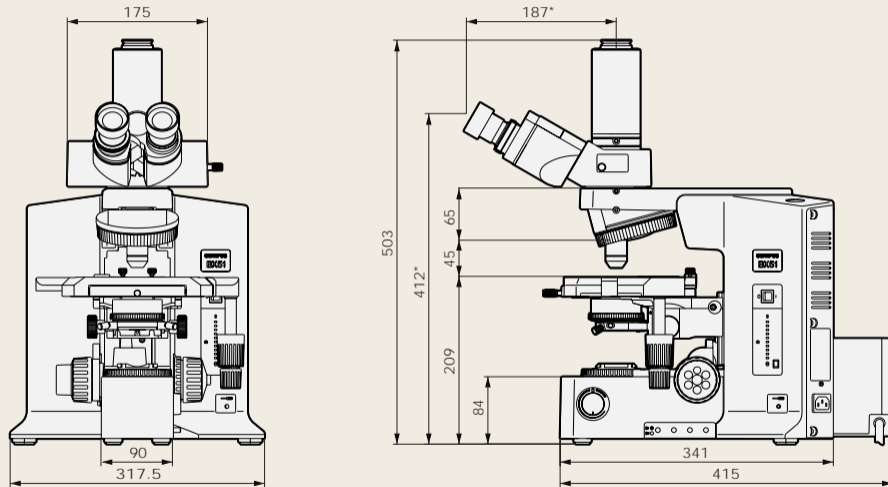

# BX51 dimensions

(unit: mm)

The length marked with an asterisk (\*) may vary according to interpupillary distance. Distance for figure shown is 62mm.