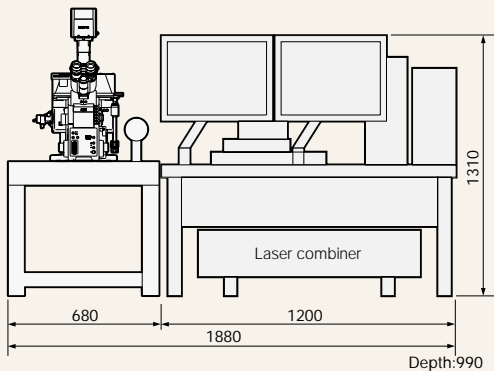

Recommended FV1000 system setup arrangements (IX81, BX61, BX61WI)

(unit: mm)

Example 1)